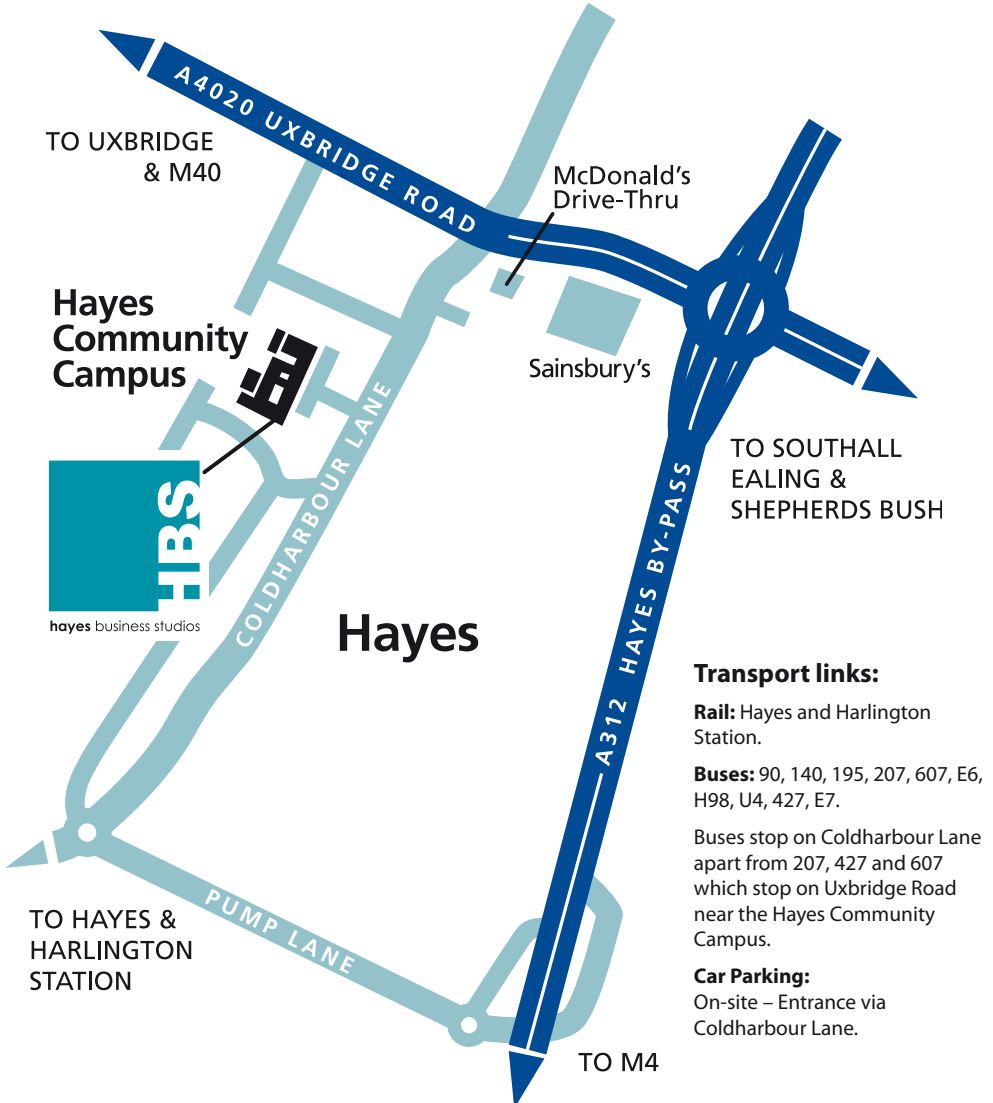

### Location of Hayes Business Studios

Hayes Business Studios offers free car parking with disabled spaces. It is near a major local route, the Uxbridge Road (A4020). Hayes has an excellent local bus service linking it with Ealing, Uxbridge and Ruislip. Hayes and Harlington railway station is just a short bus ride away.

## Transport links:

**Rail:** Hayes and Harlington Station.

**Buses:** 90, 140, 195, 207, 607, E6, H98, U4, 427, E7.

Buses stop on Coldharbour Lane apart from 207, 427 and 607 which stop on Uxbridge Road near the Hayes Community Campus.

## Car Parking:

On-site – Entrance via Coldharbour Lane.